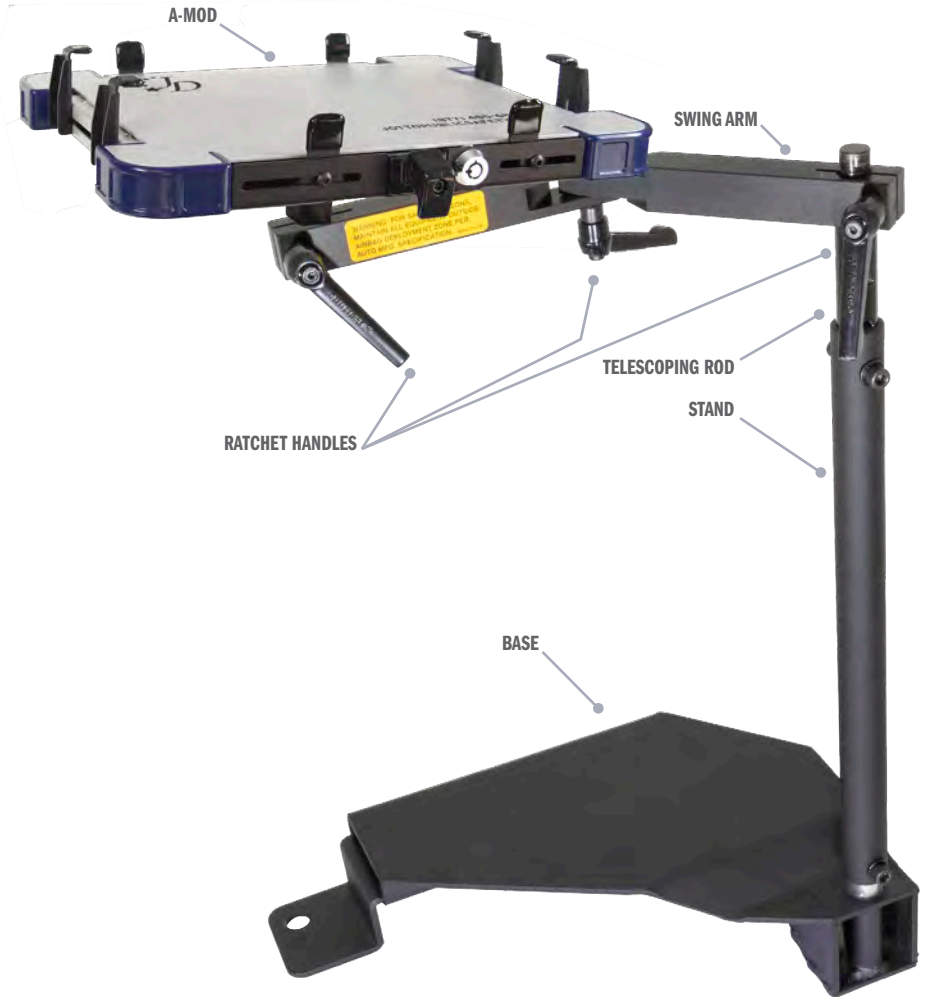

A-MOD (Adjustable-Mobile Operations Desktop)

Length	13.5"
Width	10.75"
Height	1"

450-4143 A-MOD DESKTOP

- A. Side Clamps, Standard or Tall (Case Hardened Steel)
- B. Front Tabs (Case Hardened Steel)
- C. Rear Tabs and Offset Rear Tabs (Case Hardened Steel)
- D. Tubular Lock - Solid Brass/High Security
- E. Side Trays
- F. Rear Tray
- G. Latch Release Handle

HOW TO ORDER

Computer Mount Package

425-5048/4143

Includes: Desktop, Swing Arm, Telescoping Rod, Stand, Base, and Hardware

Base

425-5052

A-MOD Desktop

Rotates 360° with ergonomic platform tilt. "One Hand" operation for removing and securing computer. Height and width adjustments allow for securing the majority of laptop computers. XL model available for larger laptops (450-4144).

Articulate d Swing Arm

Rotates 360° around stand and extends 13 3/8". Ratchet Handles secure swing arm in position at elbow and stand.

Telescoping Rod

Extends desktop height. Travels inside of stand.

Ratchet Handles

Secures swing arm positioning and allows for 360° swing arm rotation.

Stand

Stand attaches to base and houses Telescoping Rod.

One Piece Mounting Base

3/16" gauge steel, one-piece base design increases overall sturdiness and frees up leg room.