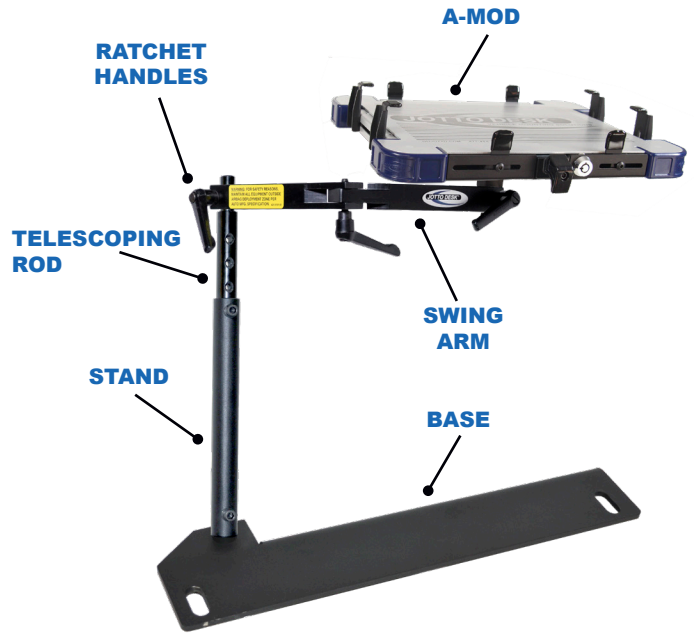

425-5129/4143

**'08-'19 DODGE GRAND CARAVAN
'10-'13 FORD TANSIT CONNECT
Computer Mount - No Holes**

A-MOD Desktop

Rotates 360° with ergonomic platform tilt. "One Hand" operation for removing and securing computer. Height and width adjustments allow for securing the majority of laptop computers. XL model available for larger laptops (450-4144).

Articulated Swing Arm

Rotates 360° around stand and extends 6 3/4". Ratchet Handles secure straight arm in position at elbow and stand.

Telescoping Rod

Extends desktop height. Travels inside of stand.

Ratchet Handles

Secures swing arm positioning and allows for 360° swing arm rotation.

Stand

Stand attaches to base and houses Telescoping Rod.

One Piece Mounting Base

3/16" gauge steel, one-piece base design increases overall sturdiness and frees up leg room.

DETAILS

- A-MOD Desktop:** 13.5" W x 10.75" D x 1" H
- Swing Arm:** 1" square x 13-3/8" solid aluminum; black anodized
- Telescoping Rod:** 7/8" x 8" steel with 5/8" turned swing arm rest
- Stand:** 1" x 10" 11 gauge steel, black; round stock
- Height Variation:** 22.5" to 27"
- Base Mount:** 3/16" gauge master, one-piece base with tapped 7/8" mounting post