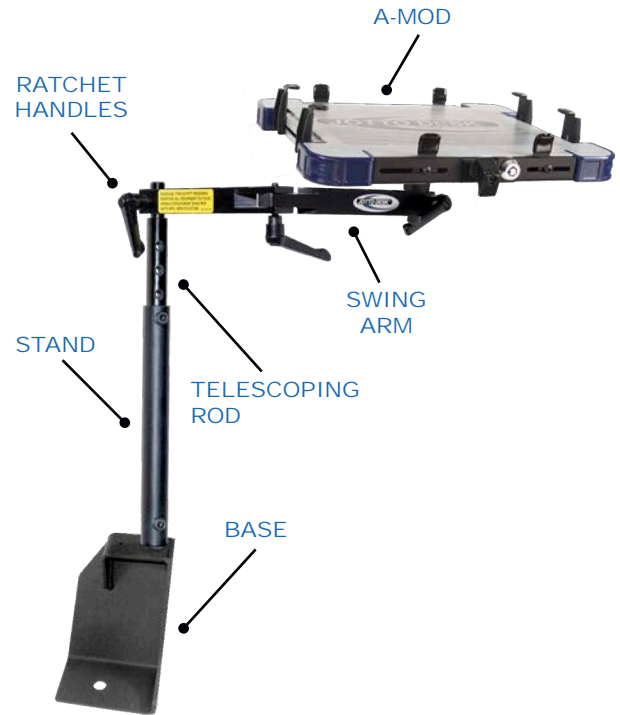

425-5466/4143

'03+ GMC SAVANA/CHEVY EXPRESS Computer Mount - No Holes

A-MOD Desktop

Rotates 360° with ergonomic platform tilt. "One Hand" operation for removing and securing computer. Height and width adjustments allow for securing the majority of laptop computers. XL model available for larger laptops (450-4144).

Articulated Swing Arm

Rotates 360° around stand and extends 13 3/8". Ratchet Handles secure swing arm in position at elbow and stand.

Telescoping Rod

Extends desktop height. Travels inside of stand.

Ratchet Handles

Secures swing arm positioning and allows for 360° swing arm rotation.

Stand

Stand attaches to base and houses Telescoping Rod.

One Piece Mounting Base

3/16" gauge steel, one-piece base design increases overall sturdiness and frees up leg room.

DETAILS

- A-MOD Desktop:** 13.5" W x 10.75" D x 1" H
- Swing Arm:** 1" square x 13-3/8" solid aluminum; black anodized
- Telescoping Rod:** 7/8" x 10" steel with 5/8" turned swing arm rest
- Stand:** 1" x 10" 11 gauge steel, black; round stock
- Height Variation:** 21.25" to 25.25"
- Base Mount:** 3/16" gauge master, one-piece base with tapped 7/8" mounting post